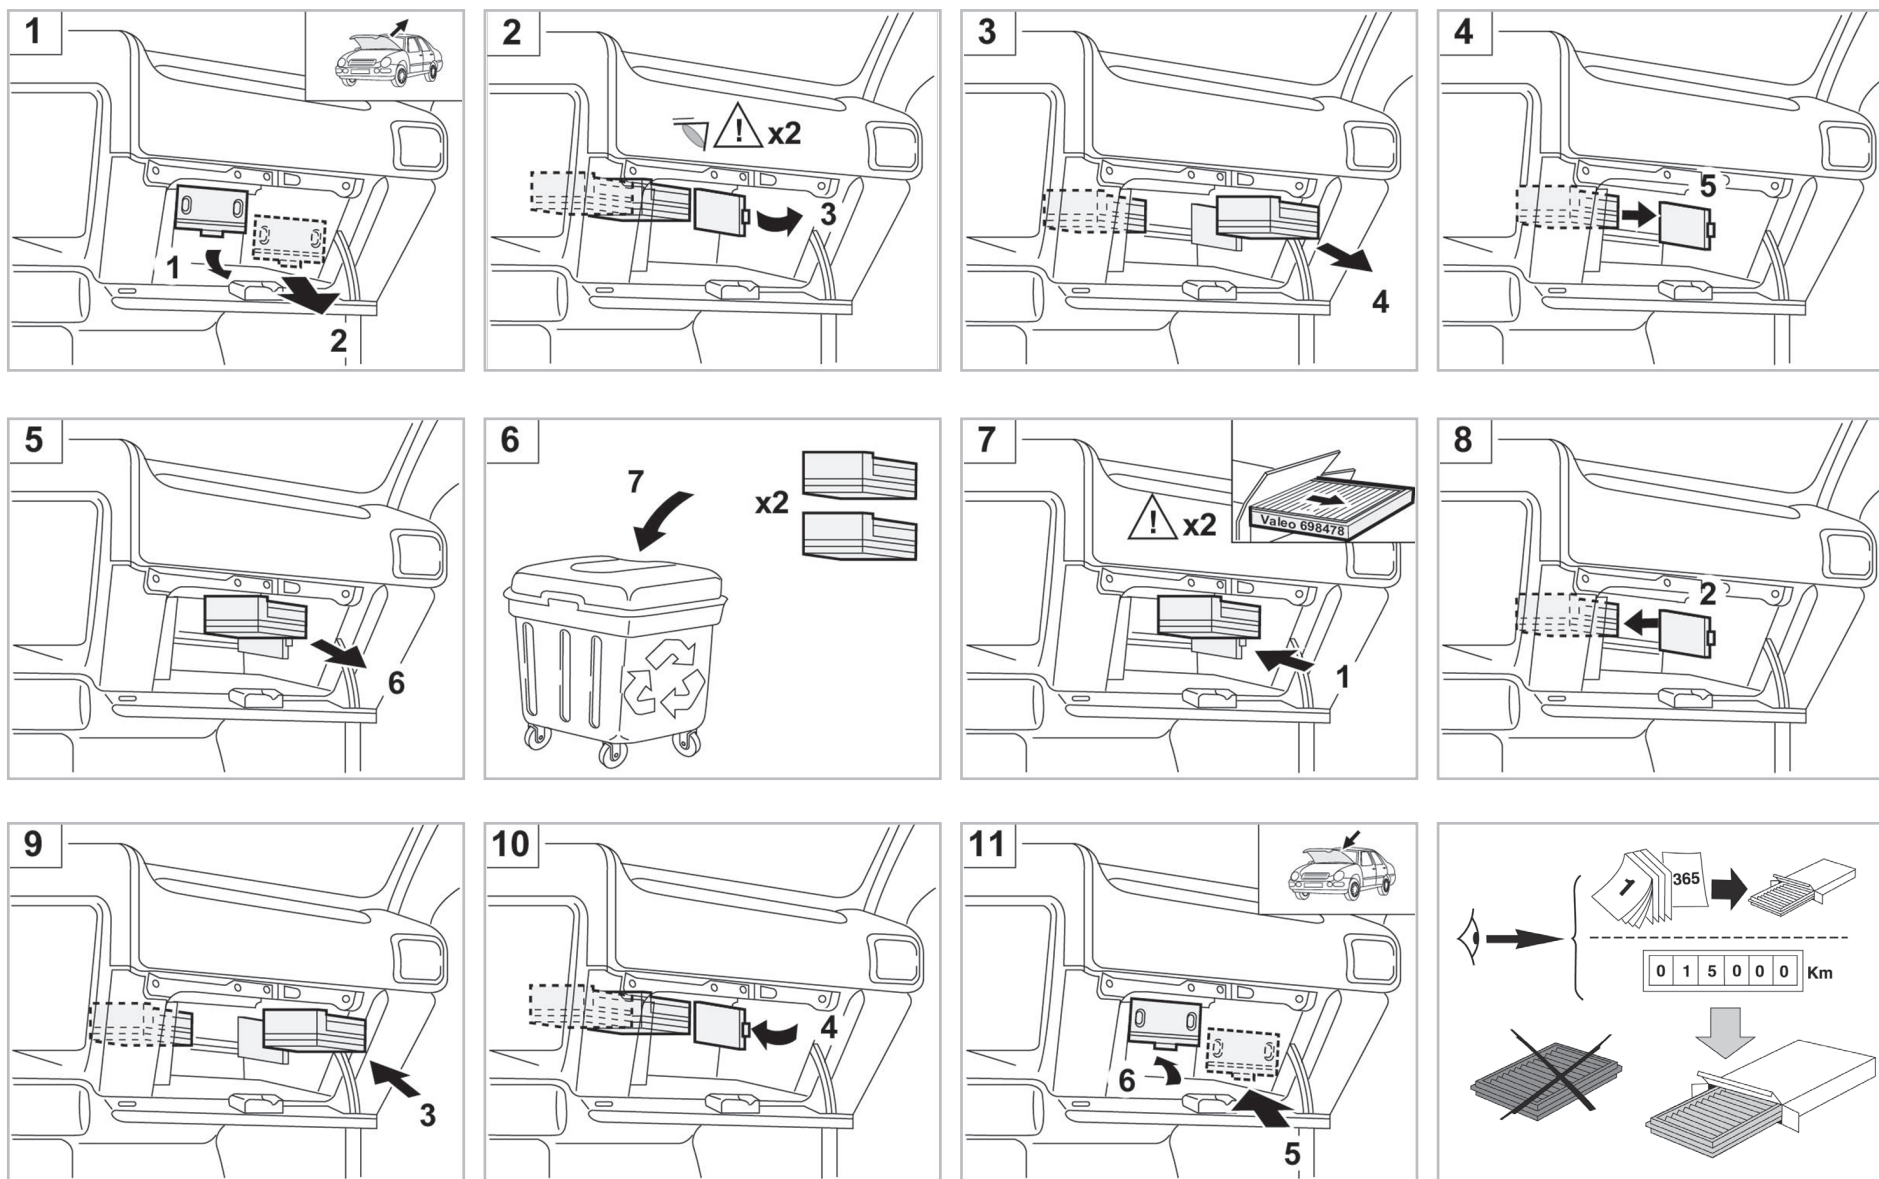

COMFORT

particle filter

698712

FH700

PA

WANT TO KNOW MORE?

www.valeo-techassist.com

FOR
OPEL
VAUXHALL

SINTRA A/C+/- (03/96 > 12/99)
SINTRA A/C+/- (03/96 > 12/99) RHD

Valeo Service - Société par Actions simplifiée - Capital de 12 900 000€ - 70, rue Playel, 93285 Saint-Denis Cedex - France - B 306 486 408 RCS Bobigny